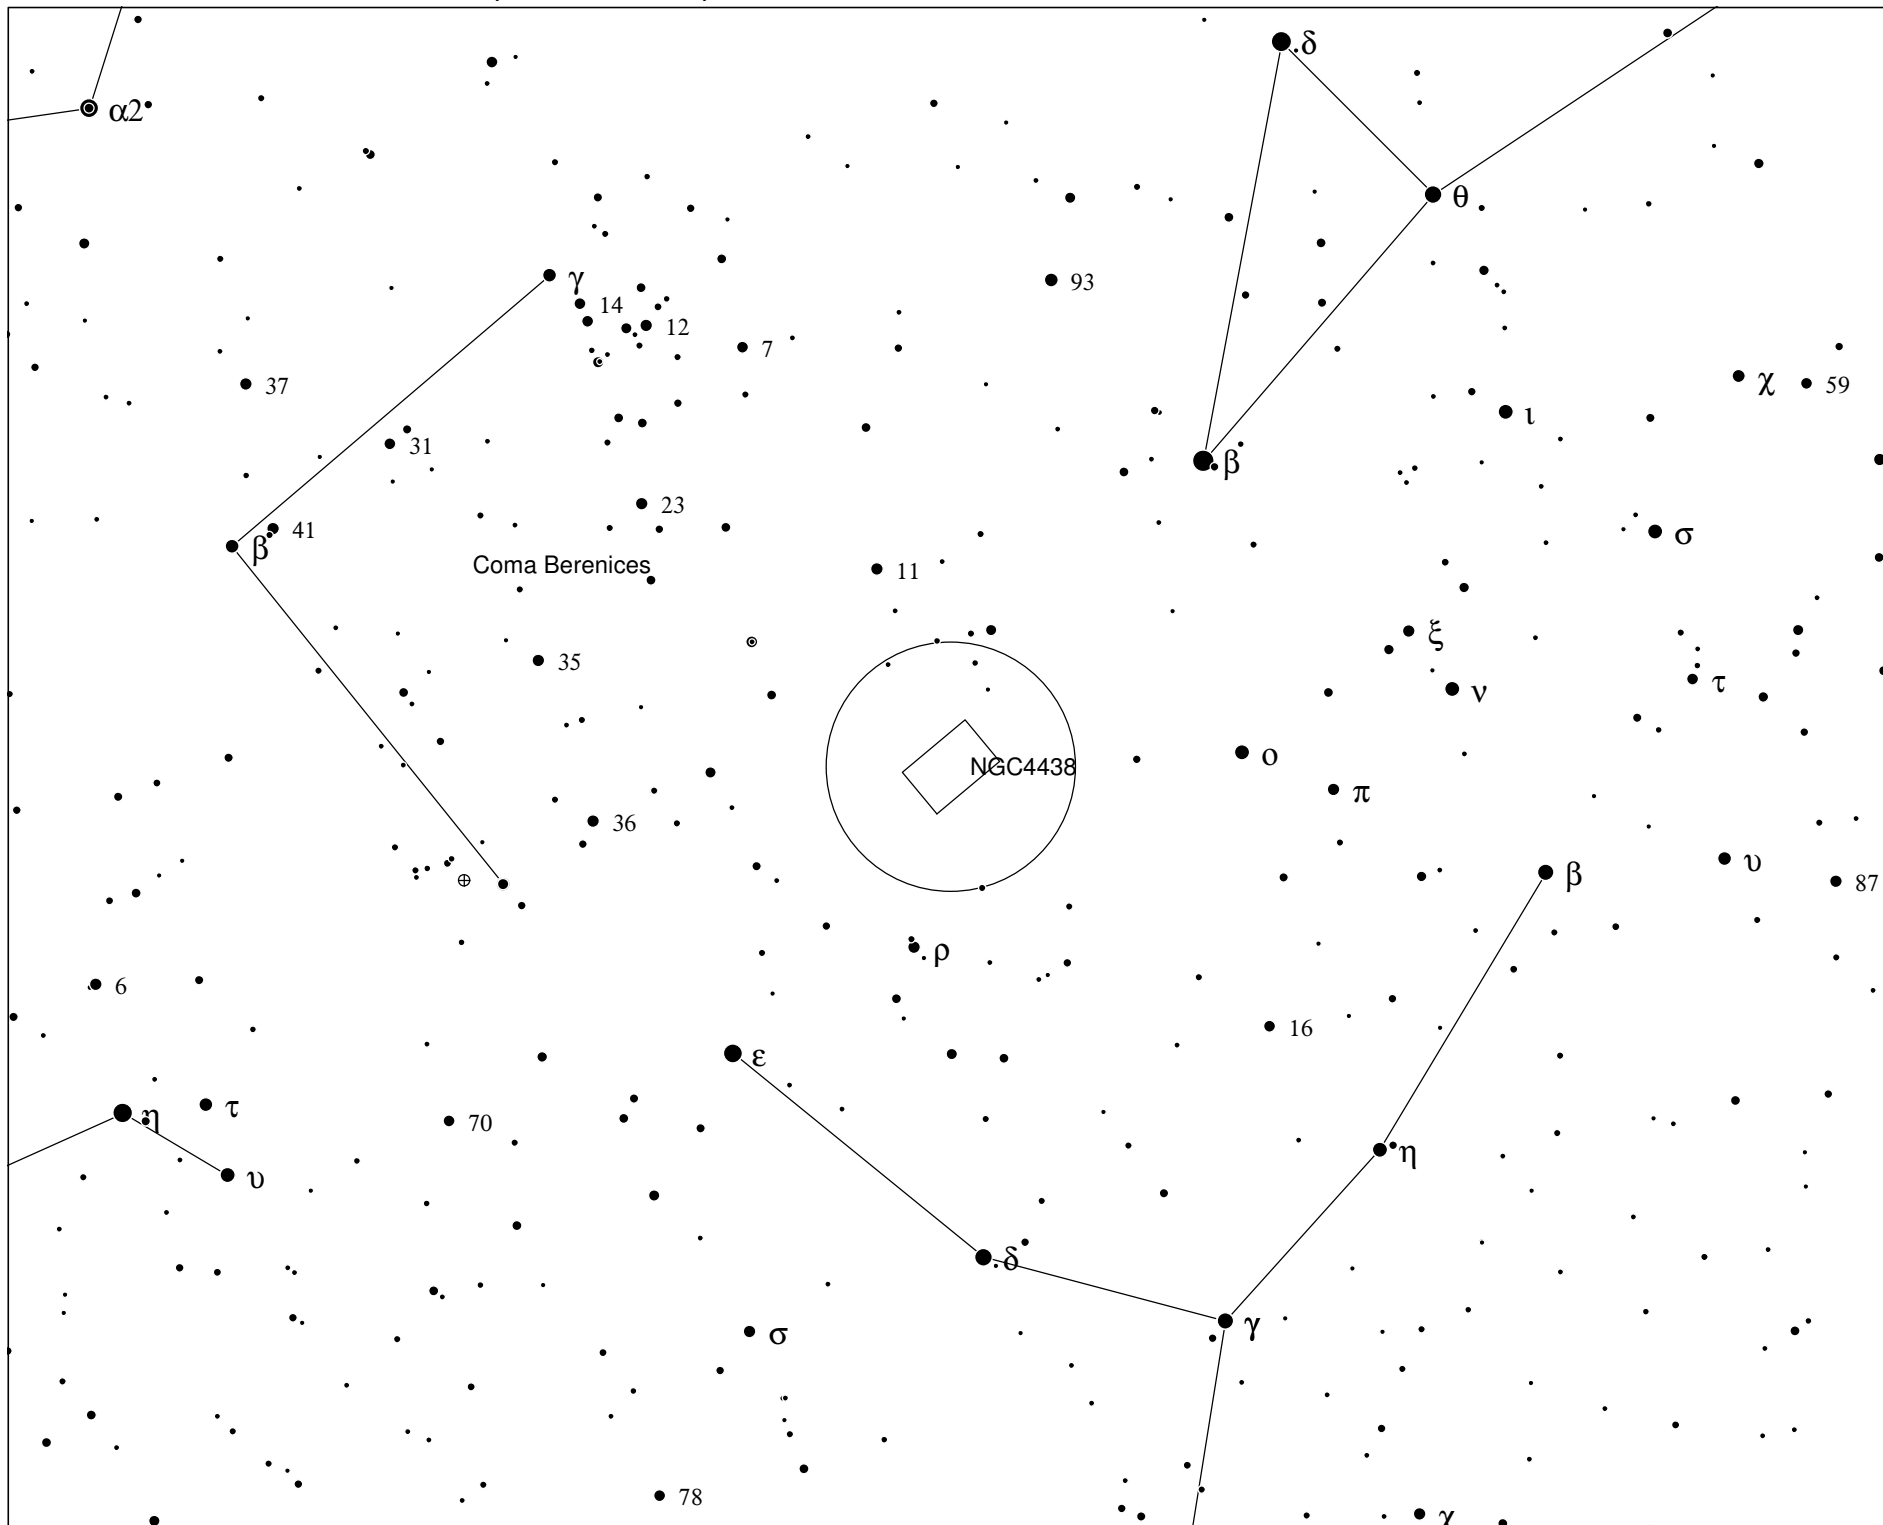

MARKARIAN'S CHAIN (NGC 4438) - GALAXIES IN VIRGO

MARKARIAN'S CHAIN (NGC 4438) - GALAXIES IN VIRGO

MARKARIAN'S CHAIN (NGC 4438) - GALAXIES IN VIRGO

MARKARIAN'S CHAIN (NGC 4438) - GALAXIES IN VIRGO