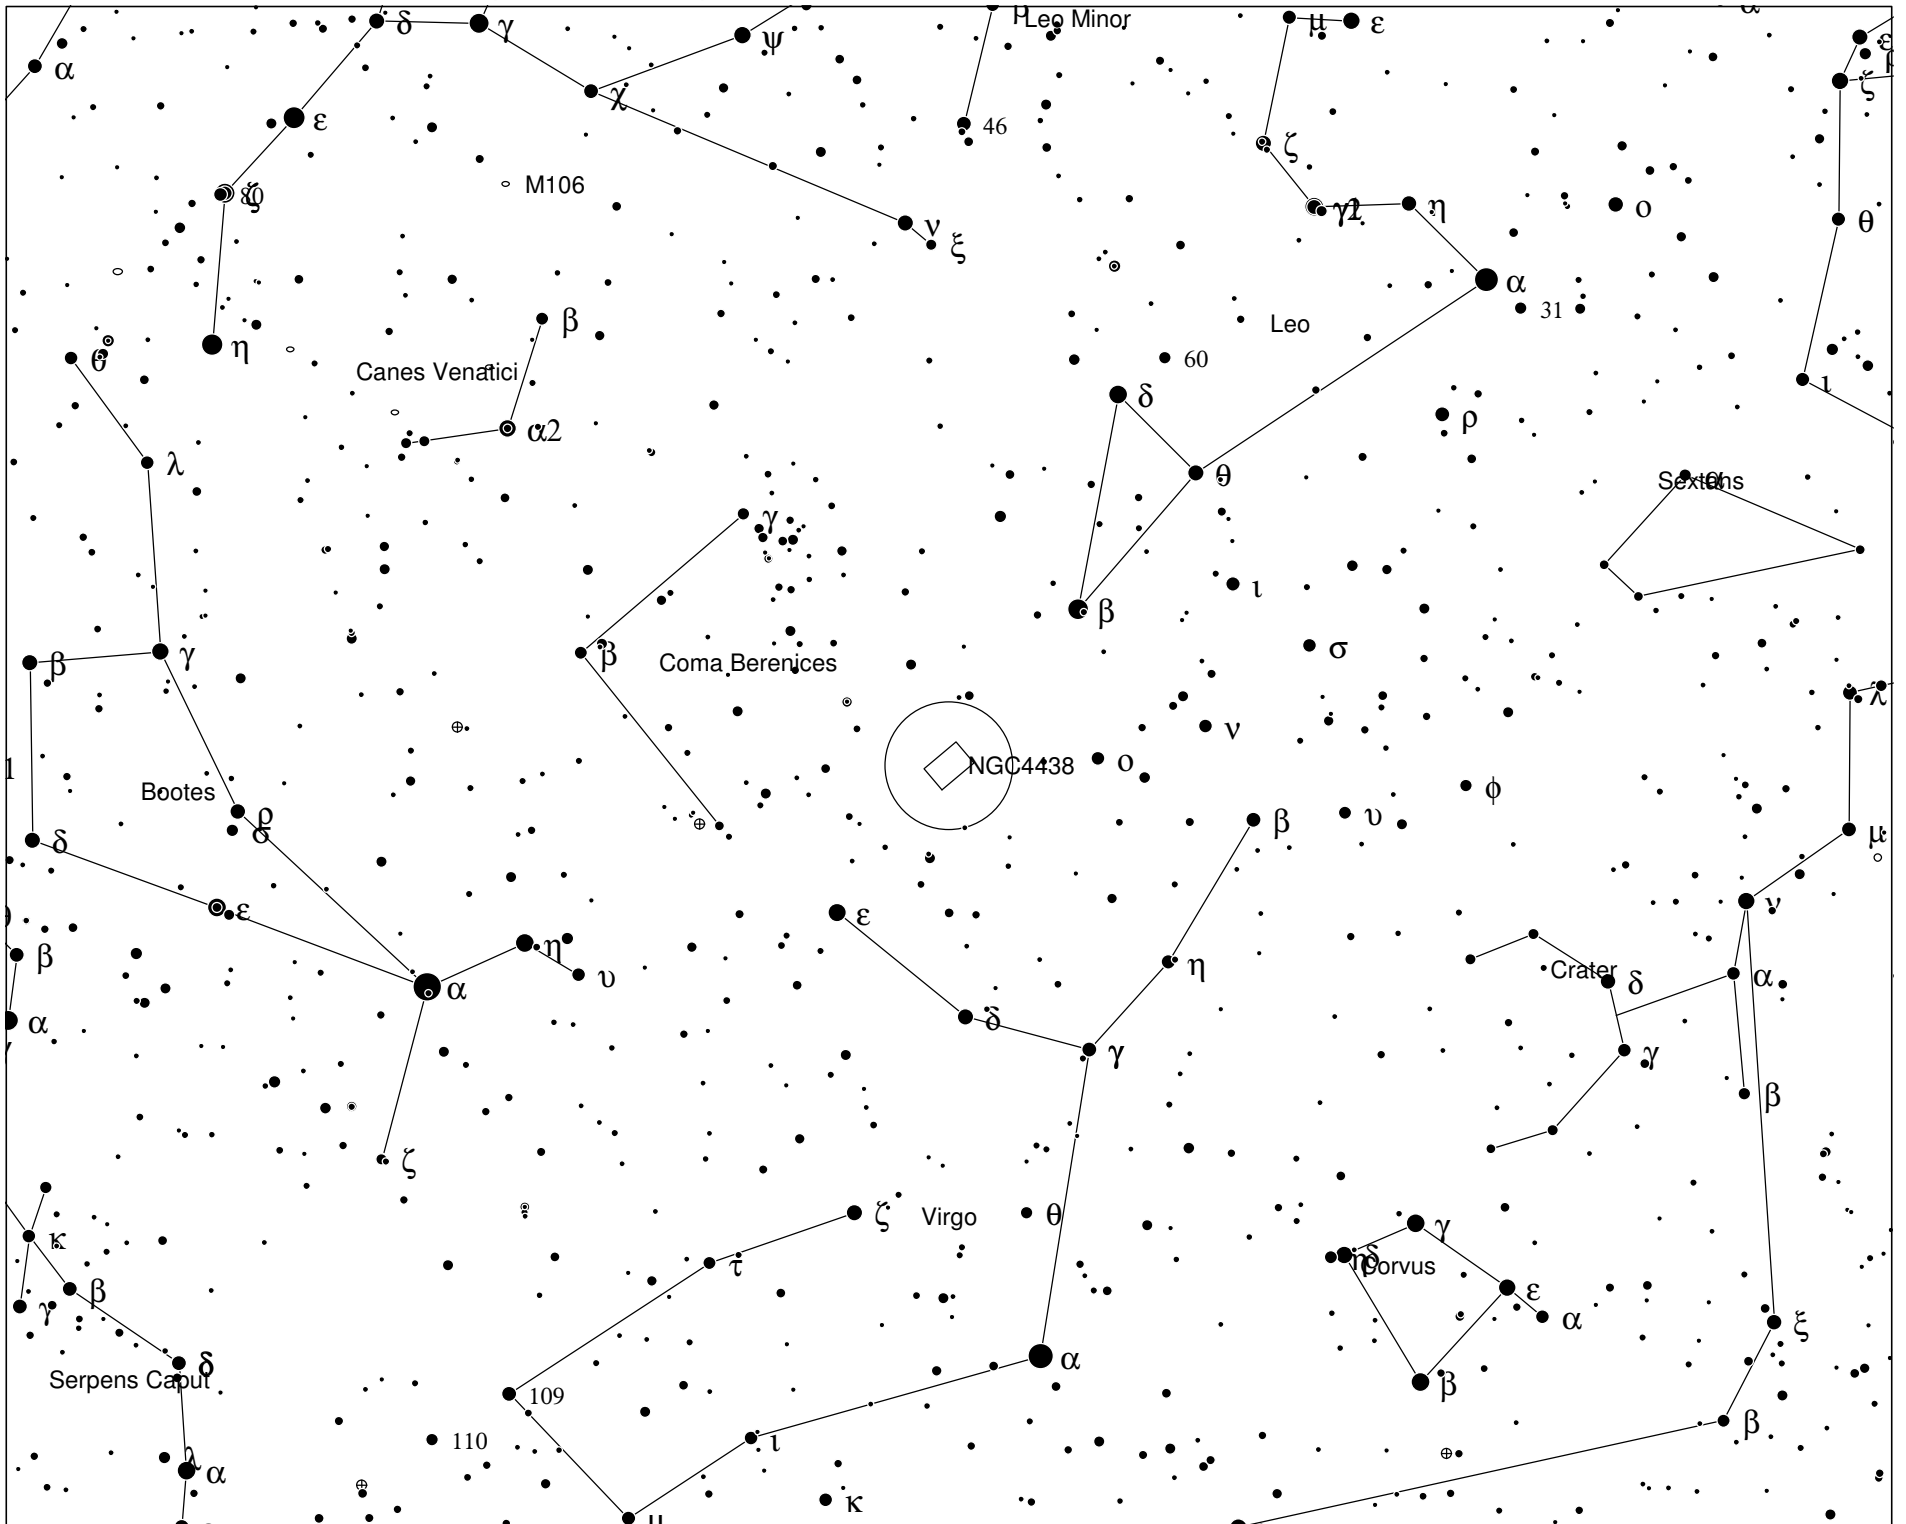

MARKARIAN'S CHAIN (NGC 4438) - GALAXIES IN VIRGO

MARKARIAN'S CHAIN (NGC 4438) - GALAXIES IN VIRGO

MARKARIAN'S CHAIN (NGC 4438) - GALAXIES IN VIRGO

MARKARIAN'S CHAIN (NGC 4438) - GALAXIES IN VIRGO