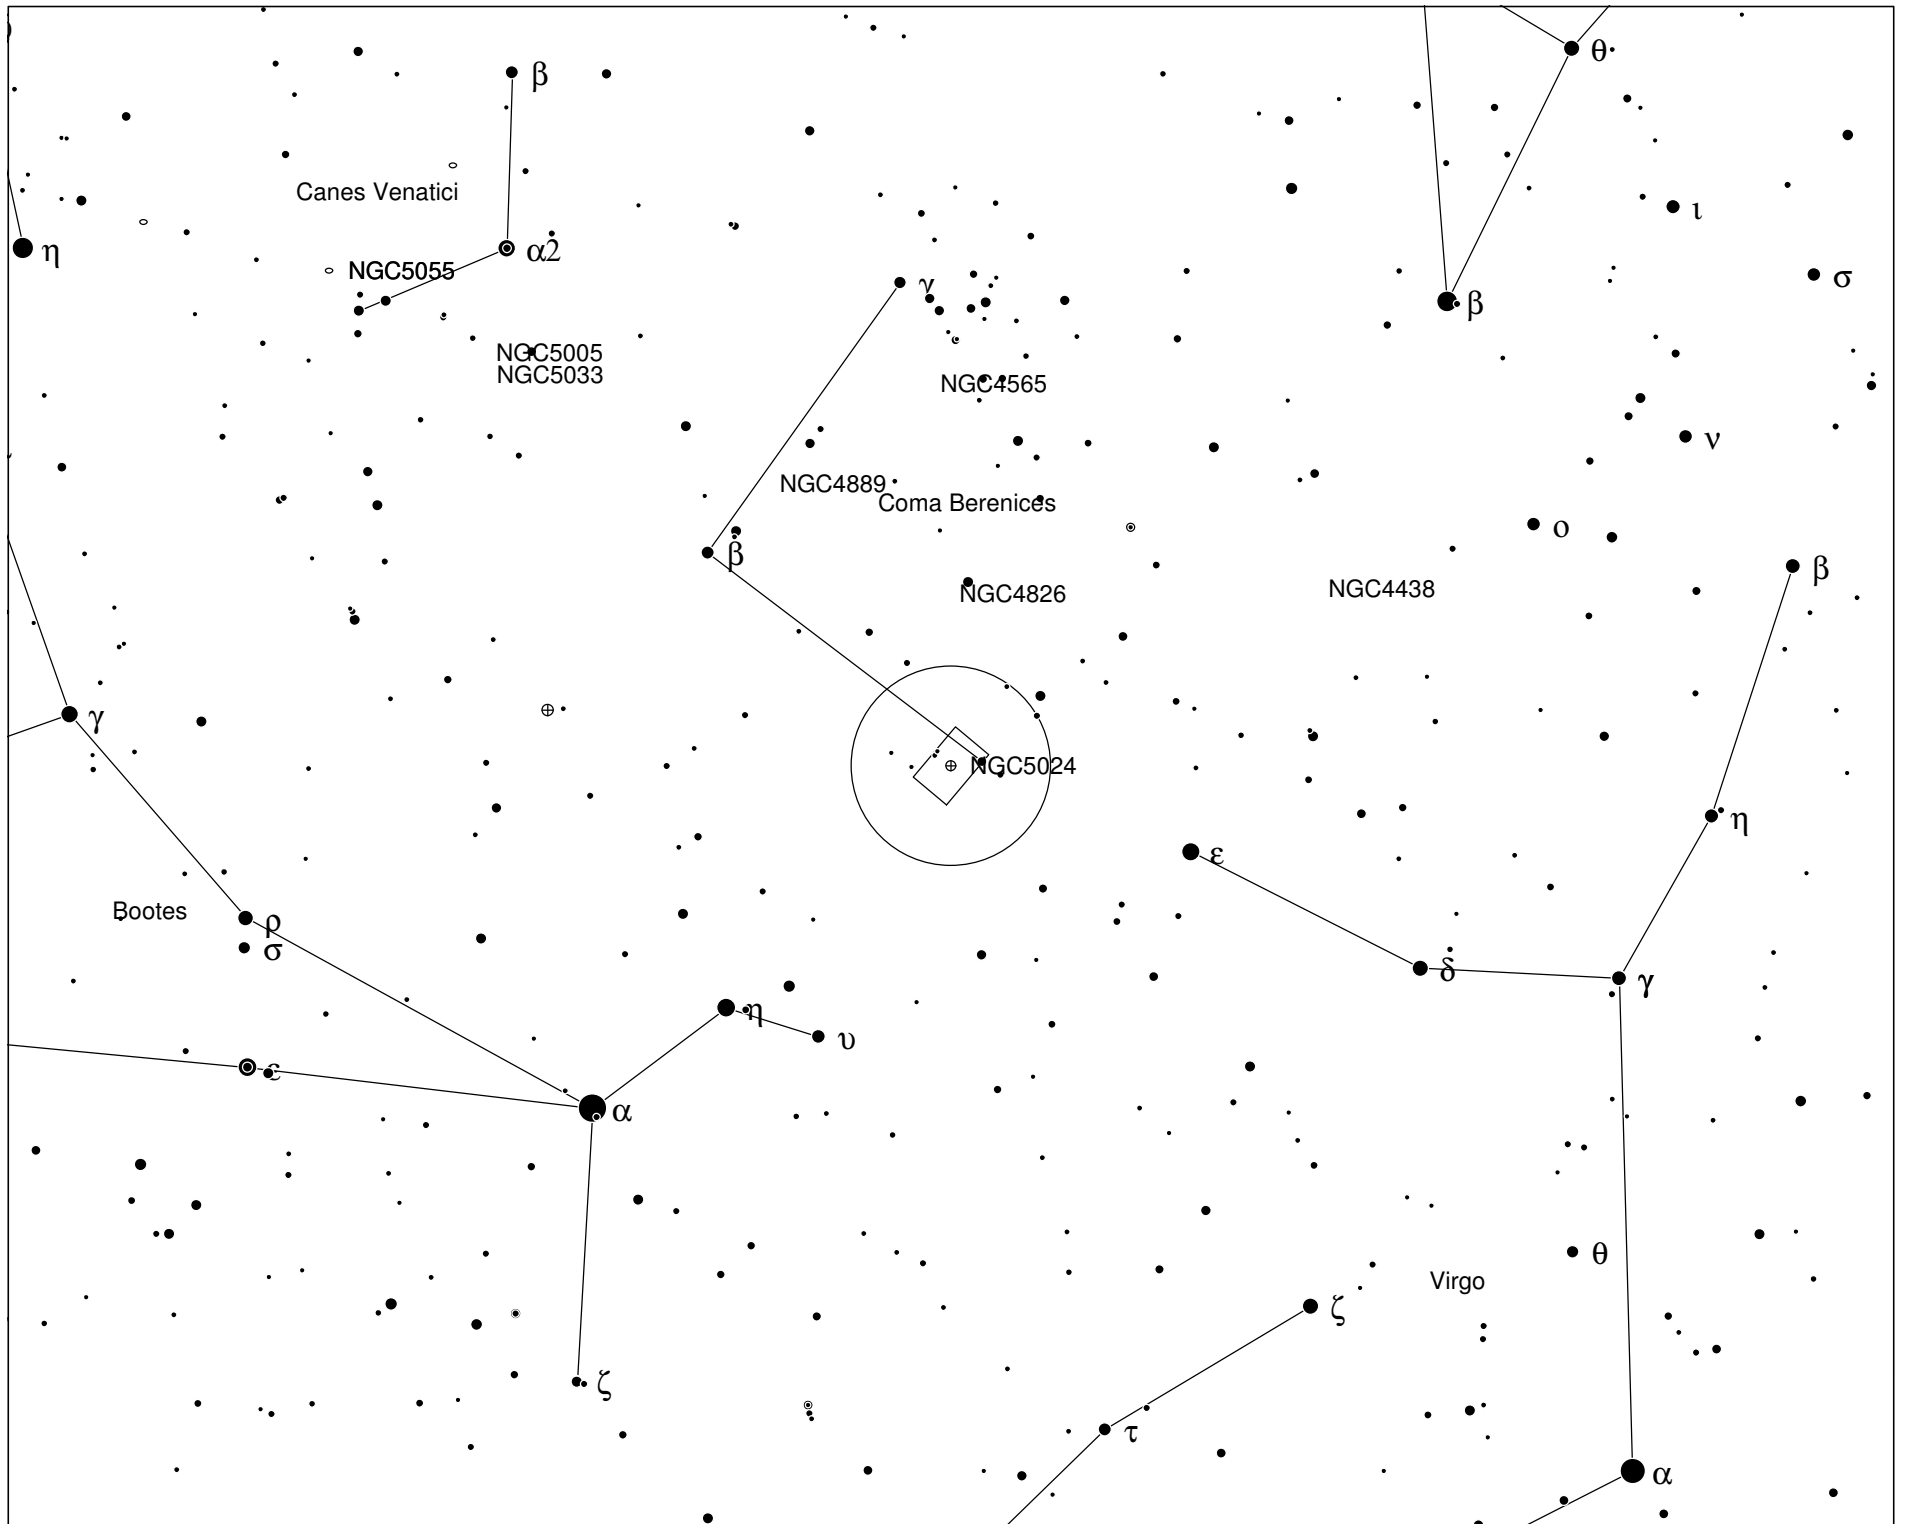

M53 - GLOBULAR CLUSTER IN COMA BERENICES

M53 - GLOBULAR CLUSTER IN COMA BERENICES

M53 - GLOBULAR CLUSTER IN COMA BERENICES