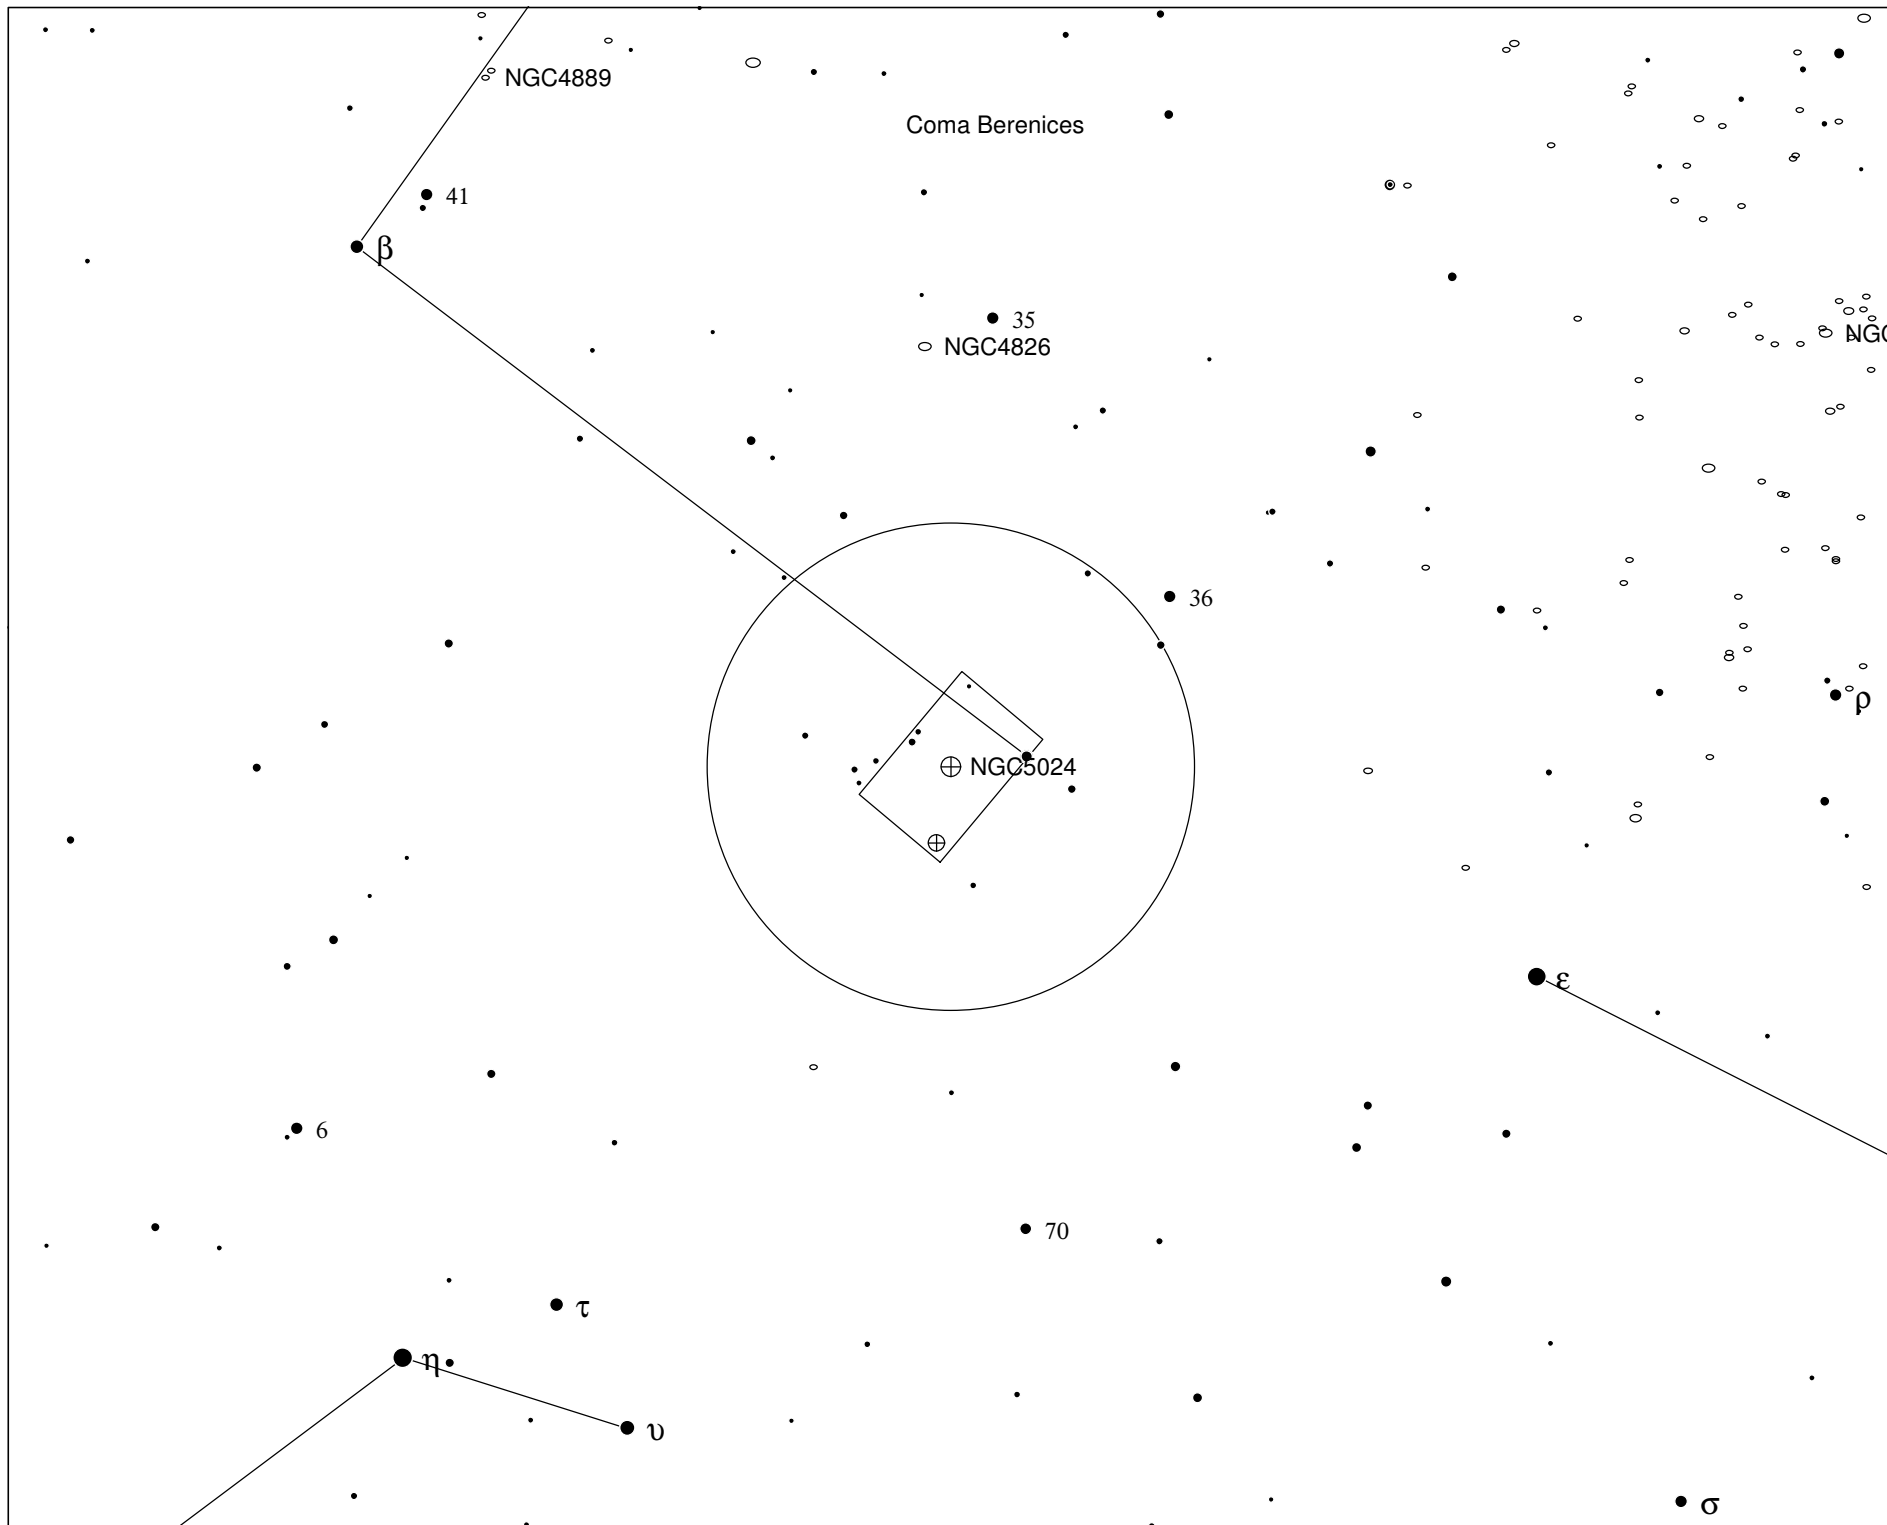

M53 - GLOBULAR CLUSTER IN COMA BERENICES

M53 - GLOBULAR CLUSTER IN COMA BERENICES

M53 - GLOBULAR CLUSTER IN COMA BERENICES